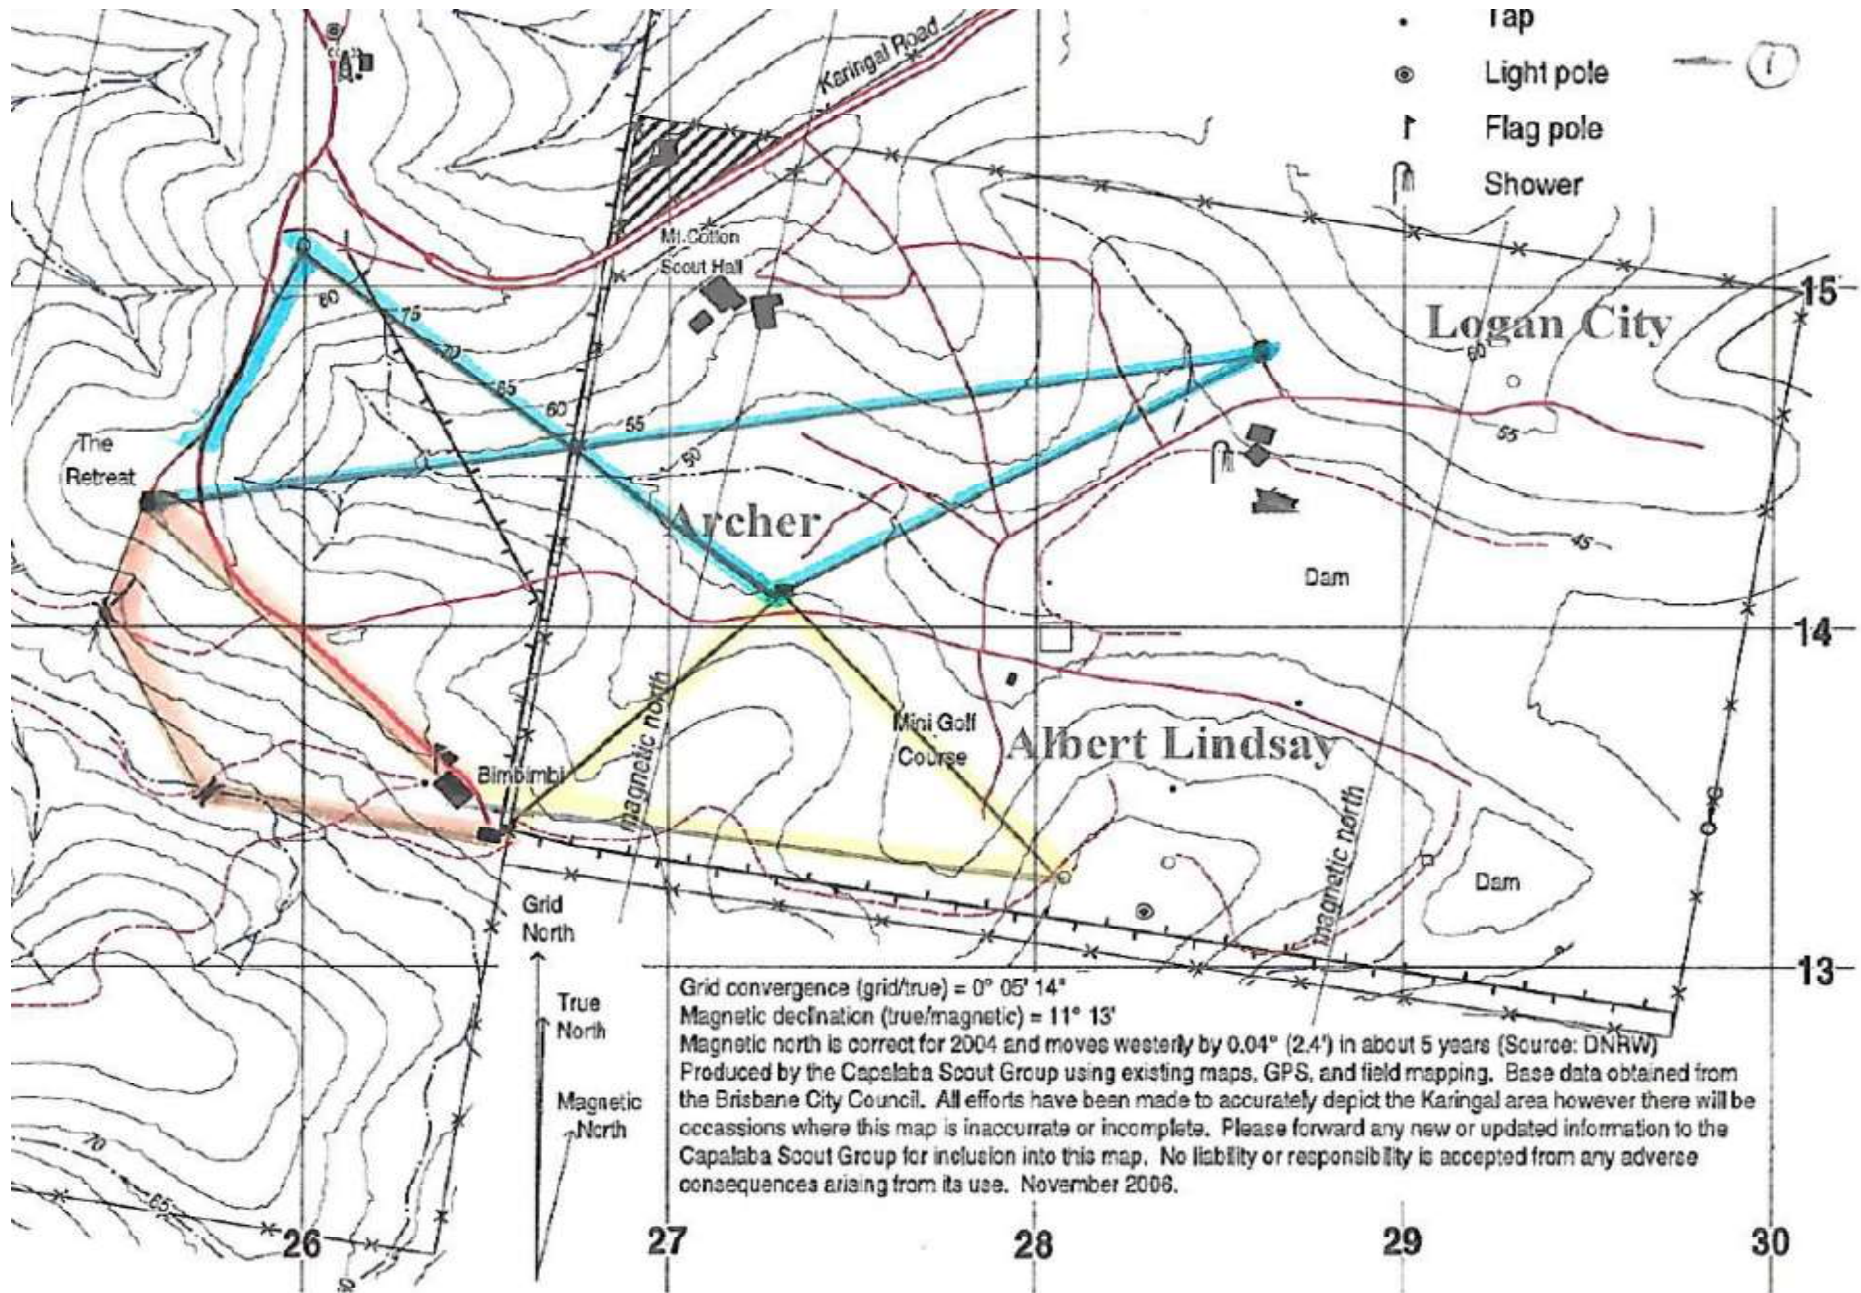

KARINGAL COMPASS BEARING COUSES-- Retreat & Dam Area

Leader Route Card

Route 1

Start	GR	End	GR	Dist (m)	Mag	True Brg
Bimbindi (Small Bld) (65) 255141	255141	Golf Course Water Tank 1 (60)	281133	320	83	94
Golf Course Water Tank 1 (60)	281133	Archer Toilet Block (24)	286148	233	307	318
Archer Toilet Block (24)	286148	Bimbindi (Small Bld) (65)	255141	220	216	227

Scout Route Card

Route 1

Start	End Grid Reference	Dist (m)	Mag	True Brg
255141		320		94
		233		318
		220		227

Leader Route Card

Route 2

Start		End		Dist (m)	Mag	True Brg
The Retreat (2)	256144	Logan City Toilet (66)	286148	613	71.5	82.5
Logan City Toilet (66)	286148	Archer Toilet Block (24)	286148	293	230	241
Archer Toilet Block (24)	286148	Water Tank at entrance (21)	260151	167	297	308
Water Tank at entrance (21)	260151	Retreat Turn off road (59)	227145	67	194	205

Scout Route Card

Route 2

Start		End Grid Reference		Dist (m)	Mag	True Brg
The Retreat (2)	256144			613		82.5
				293		241
				167		308
				67		205

Leader Route Card

Route 3

Start		End		Dist (m)	Mag	True Brg
Bimbimbi Toilet (63)	265139	Bridge W of Bimbimbi (64)	257135	77	267	278
Bridge W of Bimbimbi (64)	257135	Bridge South of Retreat (65)	255141	60	322	333
Bridge South of Retreat (65)	255141	The Retreat (2)	256144	33	6	15
The Retreat (2)	256144	Bimbindi (Large Bld) (22)	264135	240	124	135

Scout Route Card

Route 3

Start		End Grid Reference		Dist (m)	Mag	True Brg
Bimbimbi Toilet (63)	265139			77		278
				60		333
				33		15
				240		135